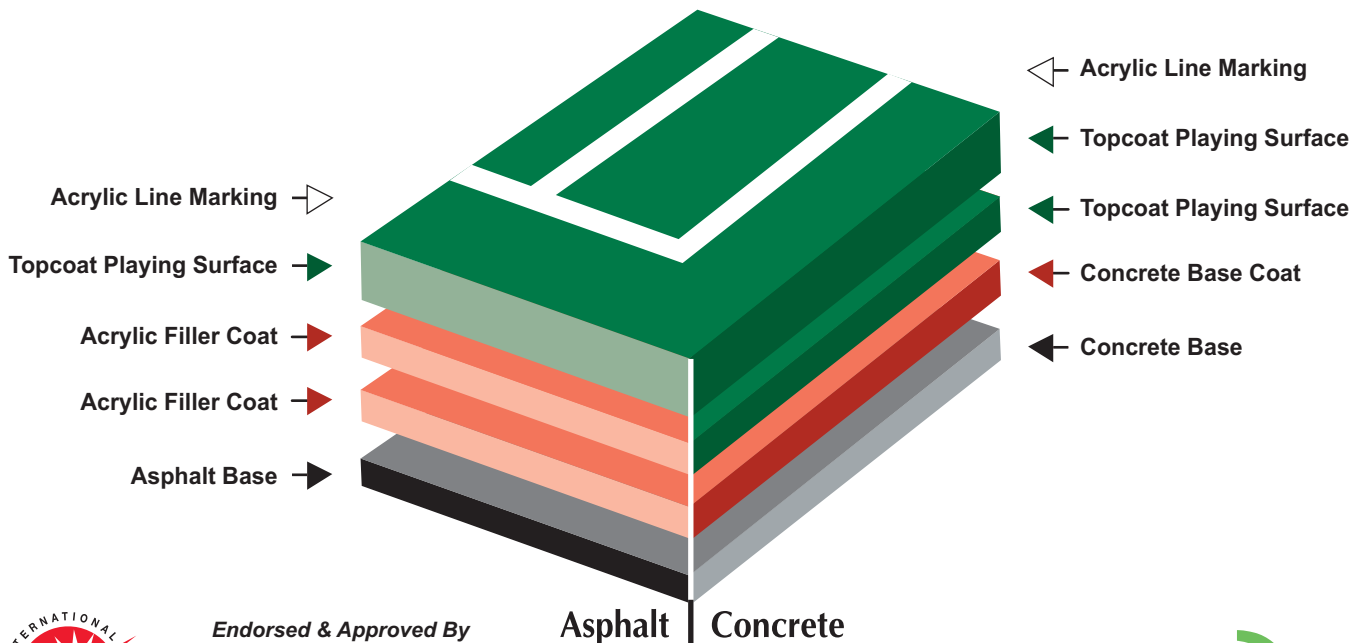

- Long lasting multi-sport surface
- True bounce & ball response qualities
- Suitable for both cement and asphalt surfaces
- Speed variations from fast to slow
- Excellent grip in all weather conditions
- Available in 10 non glare UV stable colours
- 5 year warranty
- Tennis Australia, ATP Tour, ATF & ITF Classification

Incorporating

SYNPAVE

a division of

Suitable for both concrete and asphalt bases, Rebound Synpave can be installed to promote fast, medium or slow play depending on individual preferences. Responding excellently to all tennis strokes, Rebound Synpave is also ideally suited to netball, basketball, volleyball and general playground areas and is available in a range of ten rich colours used on their own or in an exciting range of combinations.

PROPERTIES	
Surface Speed	ITF Classified Category 2 - Medium/Medium Fast Pace
Approvals	Tennis Australia, ITF Classified, ATP Tour & ATF.
Bounce	True. Responsive to spin
Thickness	Up to 1mm
Slip Resistance	Inclined plane. Co-efficient of Static Friction $\mu = 0.67$
Environmental Impact	100% acrylic system. Water based & solvent free
Durability	Life expectancy 10 years + (totally recoatable surface)

TEST	METHOD	RESULT
Heat Ageing	AS2983.15	No Deterioration
Artificial Weathering	AS 483.1	2000 hrs No Change
Surface Grip	AS 3661.1	Complies
UV Radiation	DIN 18035/6	Complies

Endorsed & Approved By

Asphalt | Concrete